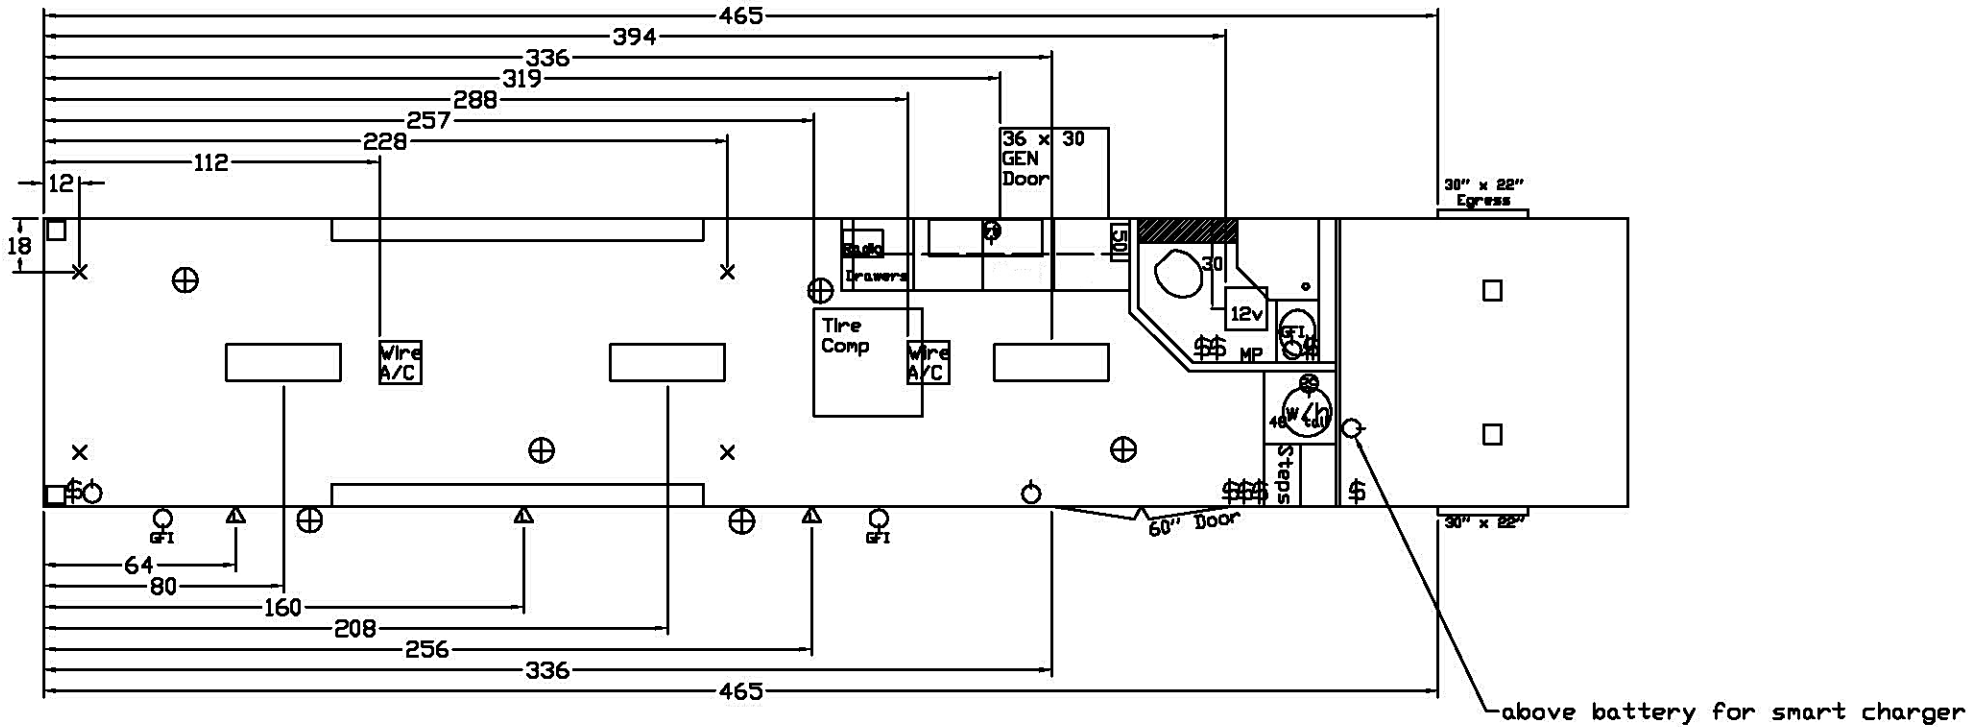

- 4' Fluor Light
- 12v Light
- Quartz Light
- 110v Recept

- Switch
- Ethernet Cable
- Recessed E-Track
- Surface E-Track

- Air Inlet
- Air Outlet
- Spare Tire Mount
- D-Ring

- Speaker
- LED Scene Light
- 20 Amp Recept
- 20 Amp Switch

8' BEAVERTAIL

Vintage Trailers Ltd.
PRO STOCK

Dealer: WESTSIDE
Model: P844G
Serial #: 190345
Customer: STOCK

Salesman: TODD KUJAWA
Date: 9/12/18
Revision Date: None
Page: 1 of 1   Scale: 3/16"=1'

Please Review, Sign, Date, and Return Sign
Date: