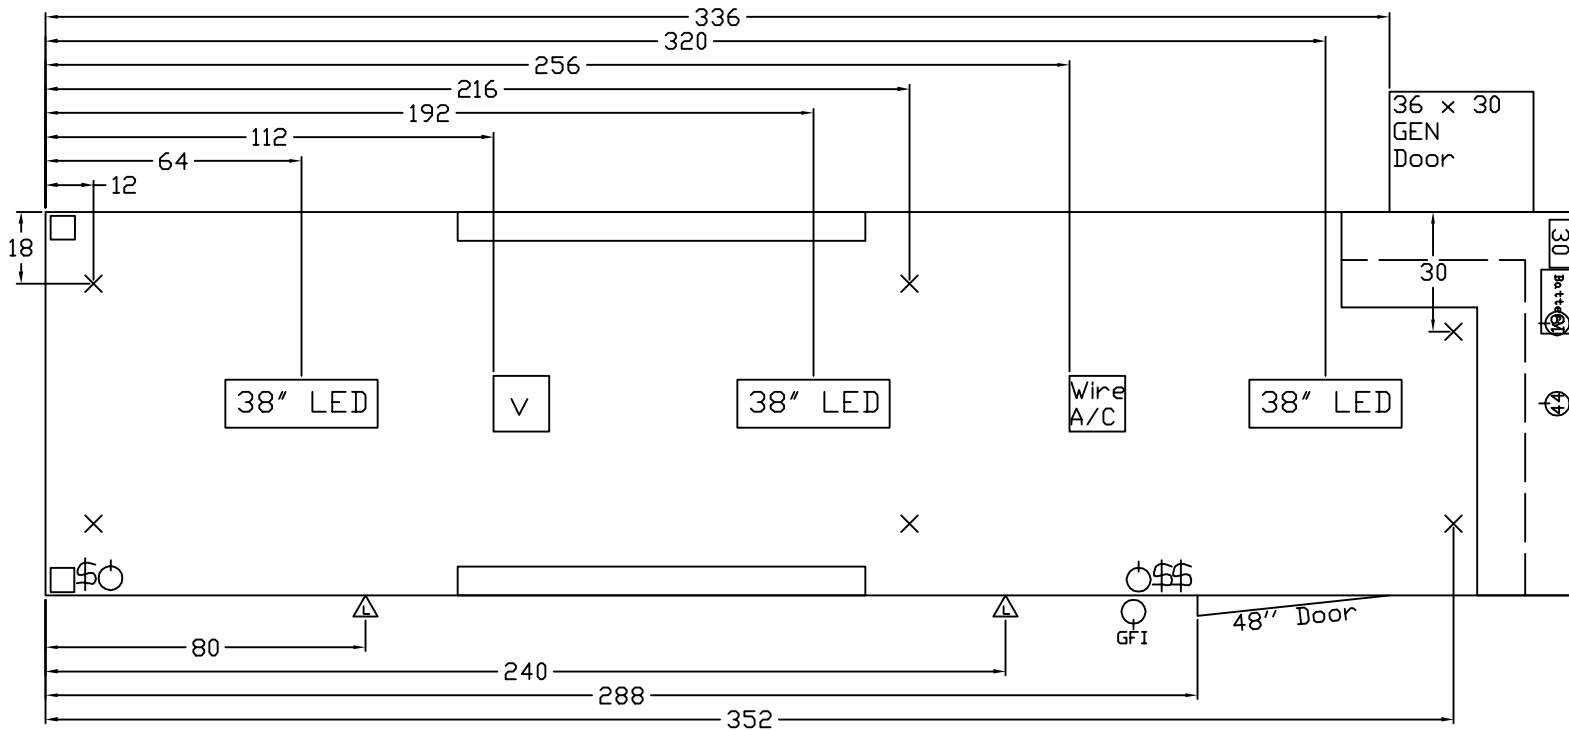

- 4' Floor Light
- 12v Light
- Quartz Light
- 110v Recept

- Switch
- Ethernet Cable
- Recessed E-Track
- Surface E-Track

- Air Inlet
- Air Outlet
- Spare Tire Mount
- D-Ring

- Speaker
- LED Scene Light
- 20 Amp Recept
- 20 Amp Switch

Vintage Trailers Ltd.
OUTLAW

Dealer: WESTSIDE
Model: QL832
Serial #: 220214
Customer:

Salesman: TODD KUJAWA
Date: 3/18/21
Revision Date: None
Page: 1 of 1 Scale: 1/4" = 1'

Please Review, Sign, Date, and Return Sign:
Date: