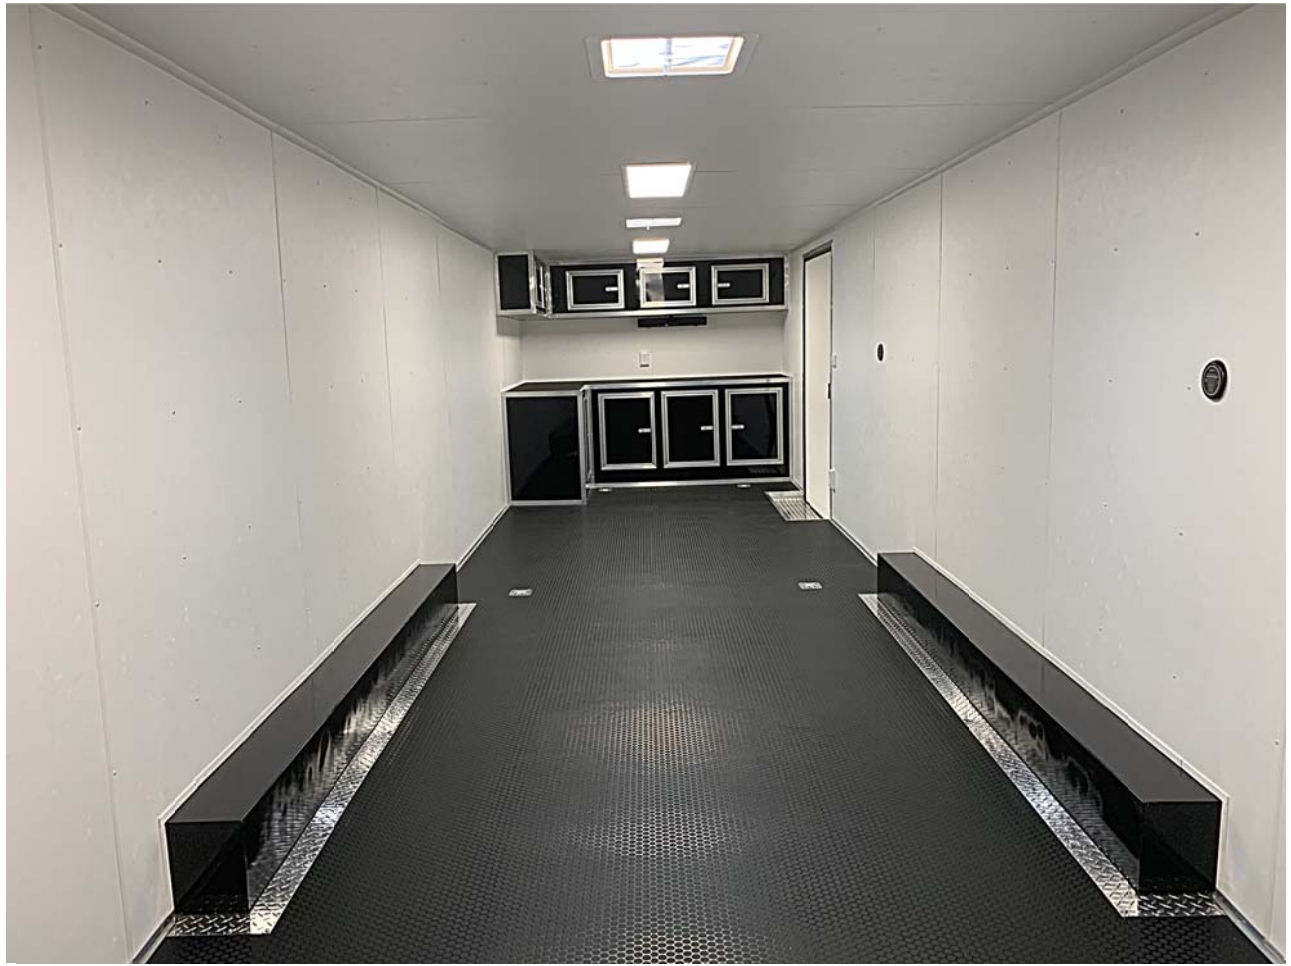

## OUTLAW STANDARD EQUIPMENT:

Interior Height	6'6"
Interior Width	96"
Exterior Aluminum	.030"
Wheels	15" Radials Silver Mod Rims with Chrome Cap and Lugs
Frame:	Painted / Z-Tech Undercoating
Tags	6" Tube - 4 Foot Beavertail
Gooseneck	8" Tube - 4 Foot Beavertail
Torsion Axles	Dexter E-Z Lube - All Wheel Electric Brakes
	82" Between Wheel Wells
Wall Construction	1" x 1 1/2" Steel Tube
16" Centers	Walls, Ceiling & Floor
Flooring	3/4" Plywood with Darco Moisture Barrier
Ceiling & Walls	White Vinyl
Side Door	48" with Flush Lock and Deadbolt - Piano Hinge
Side Door Construction	Aluminum Tube
Ramp Door	Spring Assisted with Cambars and 16" Aluminum Flap
Roof	1 Pc. Aluminum
Radius Corner	Stainless Steel
Bull Nose	Front Cast Corners with Stainless Steel Top Wrap
Electric	2 - 12V L.E.D. Lights with Switch
Breakaway Kit	Standard
Fenders	Aluminum Teardrop with Turn Signals
Stoneguard	Standard
3rd Member	48" Triple Tube Tongue
Grab Handles	(2) Standard on Ramp Door
Back End	Wrapped with Mill Finish Aluminum
Clearance Lights	L.E.D.
Tail Lights	L.E.D. in Uprights & L.E.D. License Plate Light
Spring cover	White Aluminum
Jack	<b>Single Hydraulic Jack w Battery on Gooseneck only</b>
Warranty	3 Year Factory Warranty