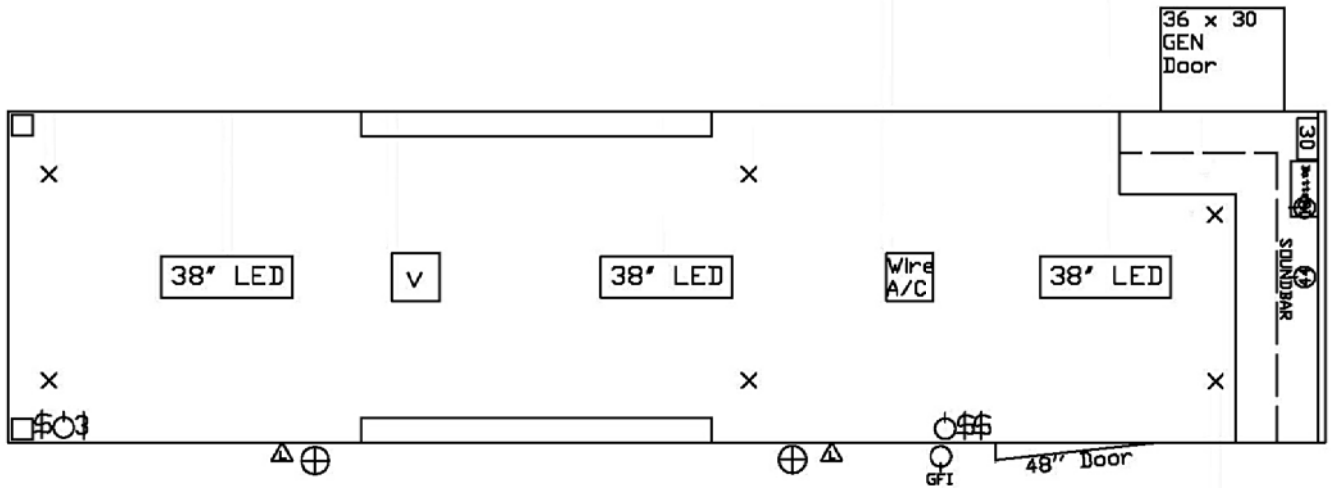

## OUTLAW STANDARD EQUIPMENT:

Interior Height	6'6"
Interior Width	96"
Exterior Aluminum	.030"
Wheels	15" Radials Silver Mod Rims with Chrome Cap and Lugs
Frame:	Painted / Z-Tech Undercoating
Tags	6" Tube - 4 Foot Beavertail
Gooseneck	8" Tube - 4 Foot Beavertail
Torsion Axles	Dexter E-Z Lube - All Wheel Electric Brakes
	82" Between Wheel Wells
Wall Construction	1" x 1 1/2" Steel Tube
16" Centers	Walls, Ceiling & Floor
Flooring	3/4" Plywood with Darco Moisture Barrier
Ceiling & Walls	White Vinyl
Side Door	48" with Flush Lock and Deadbolt - Piano Hinge
Side Door Construction	Aluminum Tube
Ramp Door	Spring Assisted with Cambars and 16" Aluminum Flap
Roof	1 Pc. Aluminum
Radius Corner	Stainless Steel
Bull Nose	Front Cast Corners with Stainless Steel Top Wrap
Electric	2 - 12V L.E.D. Lights with Switch
Breakaway Kit	Standard
Fenders	Aluminum Teardrop with Turn Signals
Stoneguard	Standard
3rd Member	48" Triple Tube Tongue
Grab Handles	(2) Standard on Ramp Door
Back End	Wrapped with Mill Finish Aluminum
Clearance Lights	L.E.D.
Tail Lights	L.E.D. in Uprights & L.E.D. License Plate Light
Spring cover	White Aluminum
Jack	<b>Single Hydraulic Jack w Battery on Gooseneck only</b>
Warranty	3 Year Factory Warranty