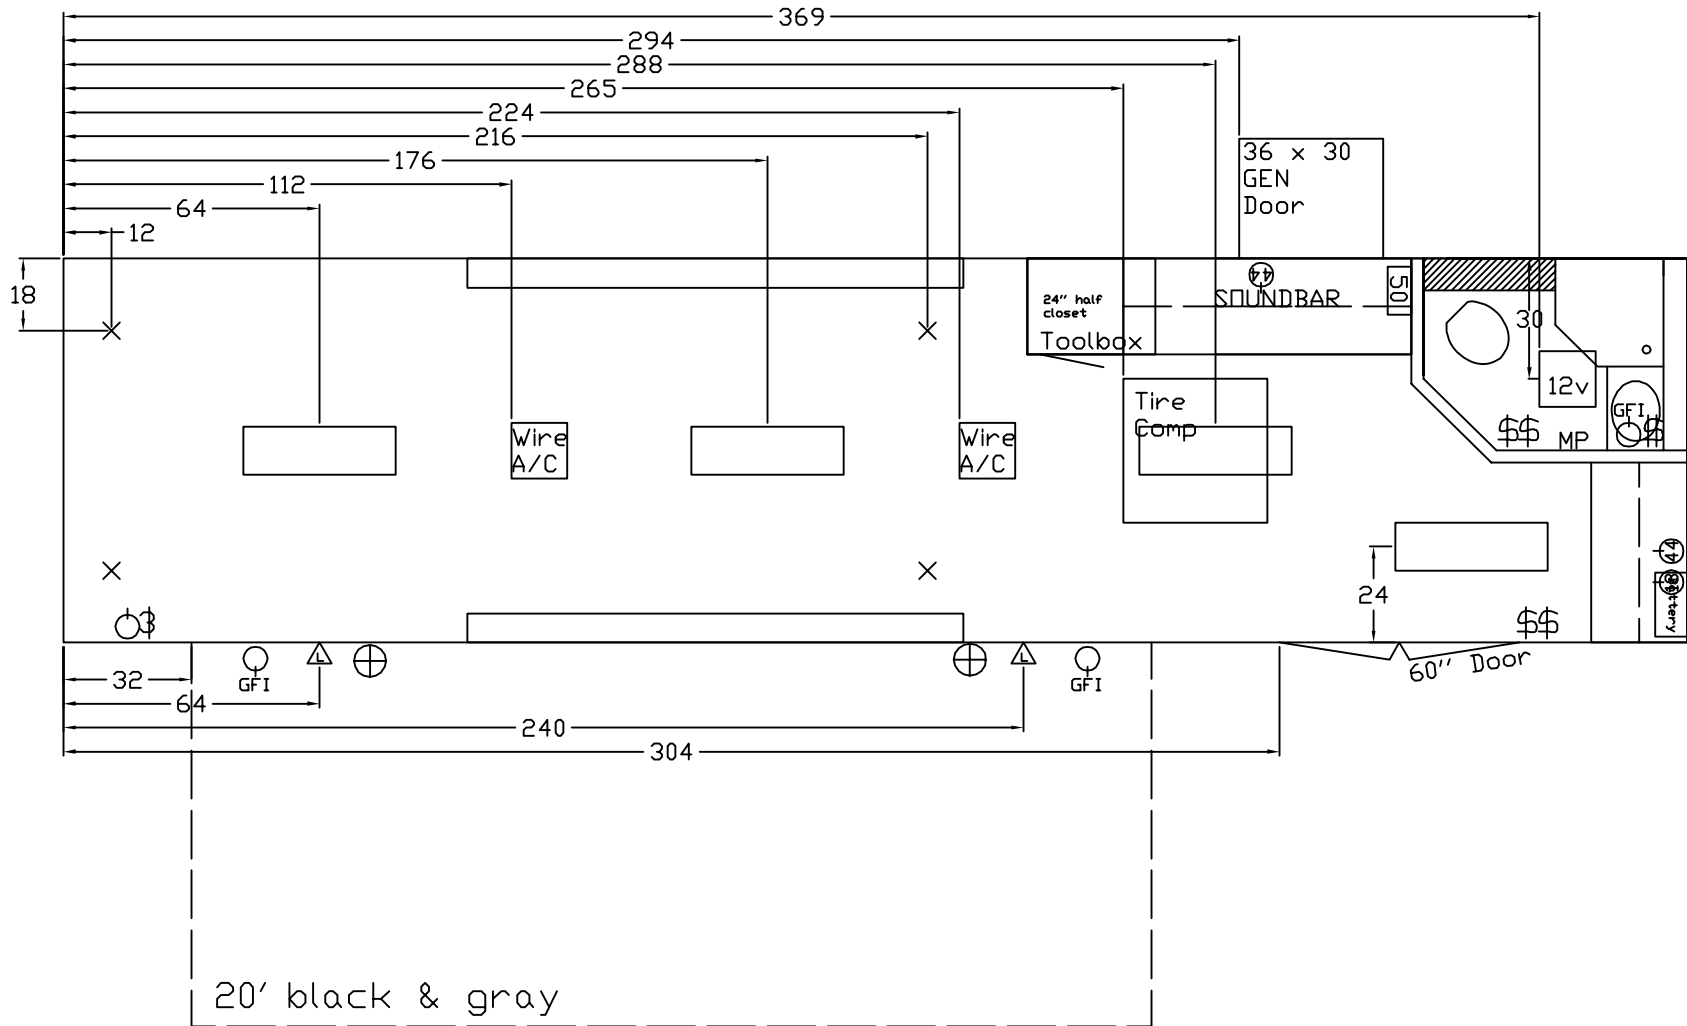

- 4' Floor Light
- 12v Light
- Quartz Light
- 110v Recept

- Switch
- Ethernet Cable
- Recessed E-Track
- Surface E-Track

- Air Inlet
- Air Outlet
- Spare Tire Mount
- D-Ring

- Speaker
- LED Scene Light
- 20 Amp Recept
- 20 Amp Switch

Vintage Trailers Ltd.
PRO STOCK

Dealer: WESTSIDE
Model: P834
Serial #: 190392
Customer:

Salesman: TODD KUJAWA
Date: 10/23/18
Revision Date: None
Page: 1 of 1 Scale: 1/4" = 1'

Please Review, Sign, Date, and Return Sign:
Date: