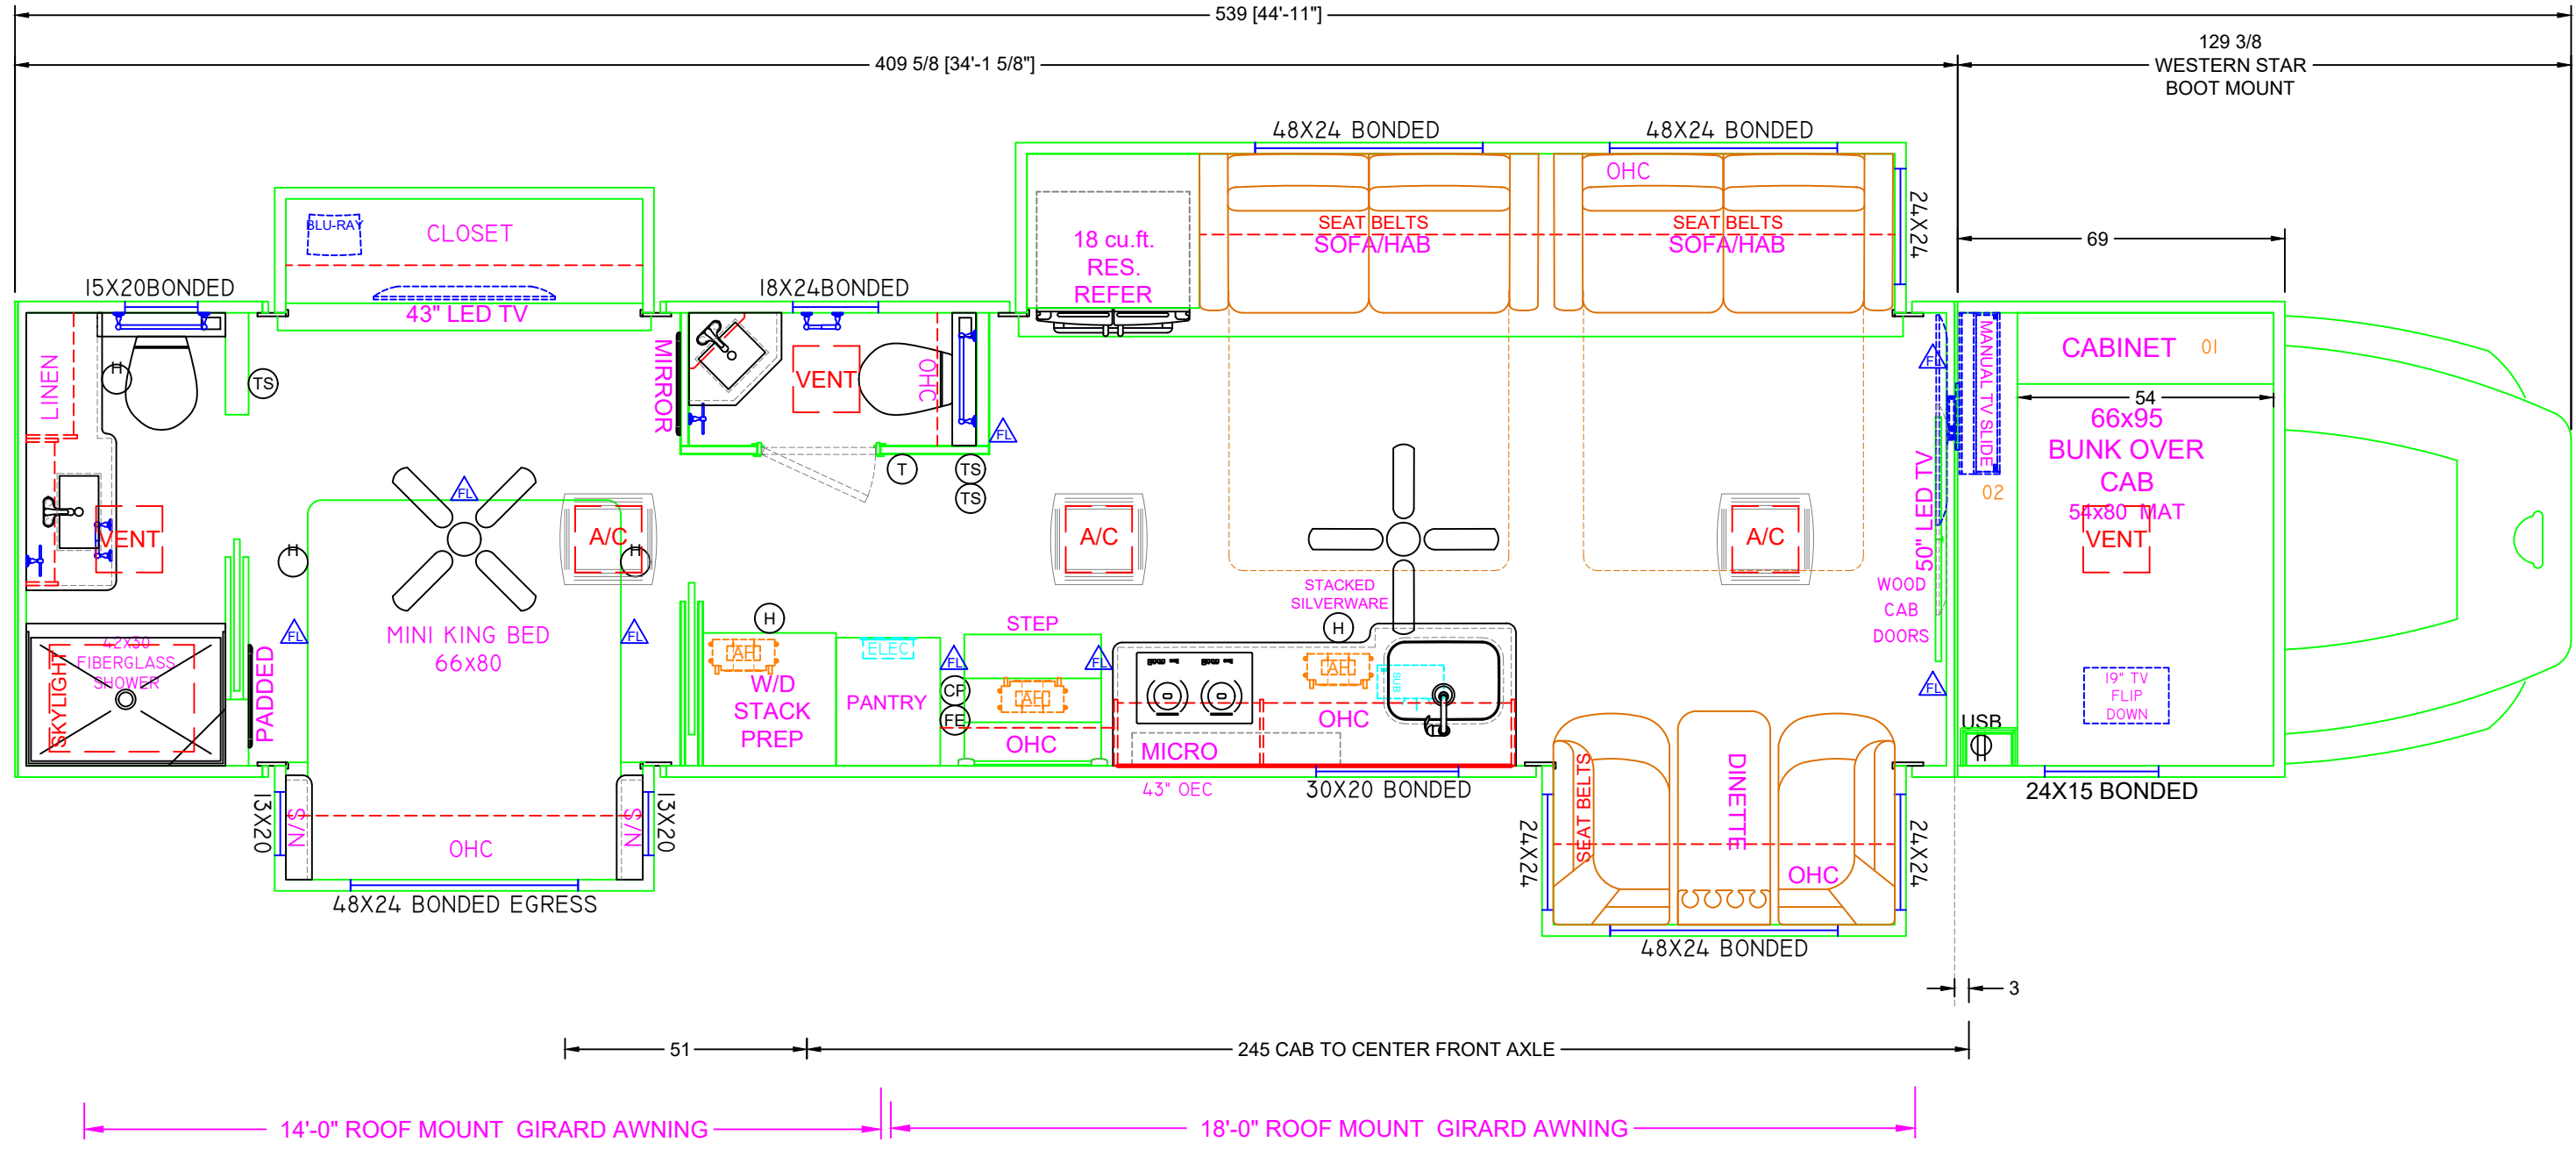

Call for Total Discounted Selling Price

2022 Renegade Classic Motorhome Customer Prices

Cab Seating- UL
Sofa- UL
Dinette- UL
Carpet-
Décor-
Tile Flooring-
Floor Tile Grout-
Padded Walls-
Countertops- Solid Surface-
Vanity Sink- Stainless Steel
Kitchen Backsplash-
Kitchen Backsplash- Grout-
Kitchen Sink- Stainless Steel
Cabinets & Trim- Standard Maple-
Shower-
Ceiling- White
Toilet- Bone
Interior Hardware Color: Satin Nickel
Awning Hardware- White w/ Black Fabric
Slide Topper Awning Hardware- White w/ Black Fabric
Ceiling Fan- White/White

45 CME

REV	REVISION TABLE	DATE	BY	UNLESS SPECIFIED ALL DIMENSIONS ARE IN INCHES	DEALER	WESTSIDE	UNIT #	K01-3229
				TOLERANCES	DRAWN BY	LES	MODEL	45 CME
				FRACTIONAL: ± 1/16	DATE	06-05-20	DRAWING	FLOORPLAN
				ANGULAR: ± 1 degree				
				TWO PLACE DECIMAL: ± .010				
				DO NOT SCALE DRAWING	DRAWING #	2021 STANDARD		
					SHEET	1 OF 1		
					REV	-		